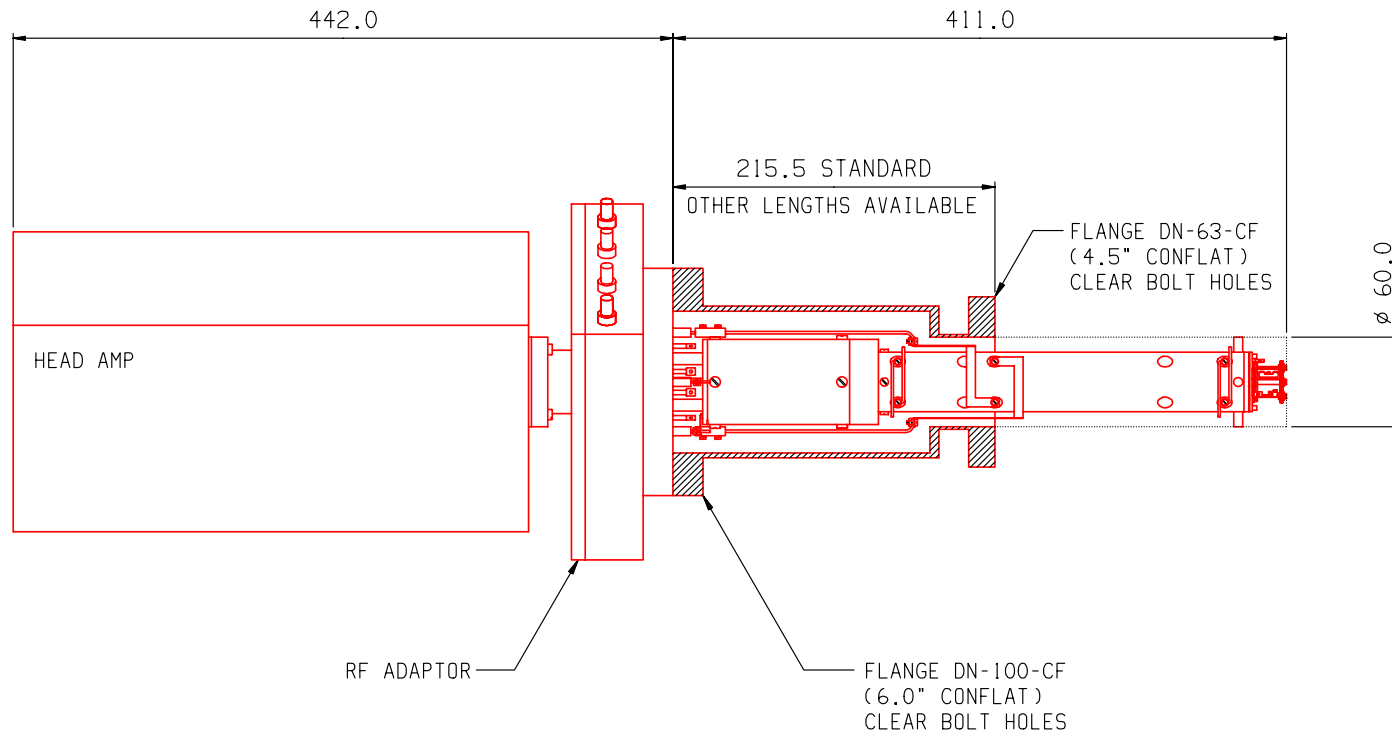

HAL EPIC 9mm GAUGE HEAD WITH HEAD AMP
 HIDDEN ANALYTICAL LTD.

J HELM	ORIGINAL	20JAN03	A
ISSUED BY	MODIFICATION	DATE	ISS

MATERIAL :	
PROJECTION:	 A3.
TOLERANCE	+/- UNLESS STATED
DIMENSIONS:	mm. UNLESS SPECIFIED

9mm EPIC GAUGE WITH DN-63-CF NIPPLE	DRG.No. HAA-11S-214 iss A
STRICTLY CONFIDENTIAL HIDDEN ANALYTICAL LTD. ©2003	SHEET 1 OF 1